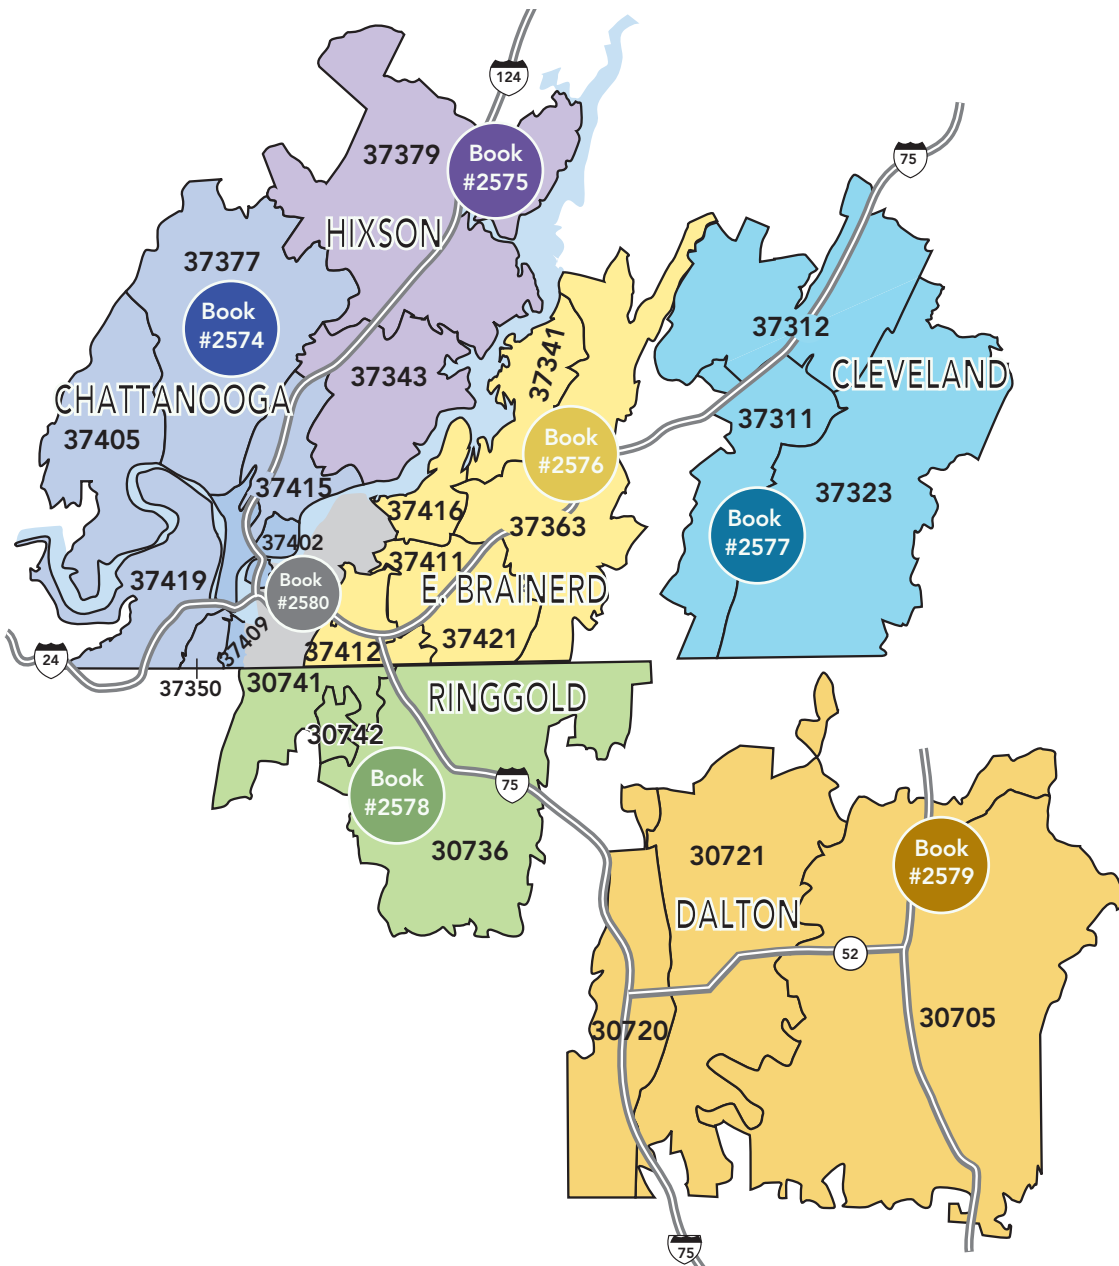

Mint MAGAZINE

On-Page Coverage
Chattanooga, Tennessee

Mint MAGAZINE
MintMagazine.com

LOCAL Flavor
LocalFlavor.com

Please Call Your Account Executive
or 1-877-MINTMAG (646-8624)

BOOK 2574
Signal Mt
Riverview
Red Bank
North Shore
Downtown
Lookout Mt
Lookout Valley
St. Elmo
35,000* Homes

BOOK 2575
Hixson
Soddy Daisy
29,000* Homes

BOOK 2576
East Brainerd
Harrison
Hwy 58
Ooltewah
Brainerd
East Ridge
60,000* Homes

BOOK 2577
Bradley County
Cleveland
37,000 Homes

BOOK 2578
Ft. Oglethorpe
Ringgold
33,000* Homes

BOOK 2579
Dalton
Chatsworth
42,000* Homes

BOOK 2580
Brainerd (partial)
MLK/Fort Wood
Orchard Knob
Missionary Ridge
Amnicola Hwy.
East Lake
Alton Park
Downtown
24,000* Homes

**TOTAL REGIONAL
SUPPLEMENT
MAILING**
260,000*
HOMES

**2017
MAILING DATES**

- 1-18-17
- 2-15-17
- 3-15-17
- 4-12-17
- 5-10-17
- 6-14-17
- 7-12-17
- 8-16-17
- 9-13-17
- 10-11-17
- 11-15-17
- 12-13-17

* Actual counts may vary slightly