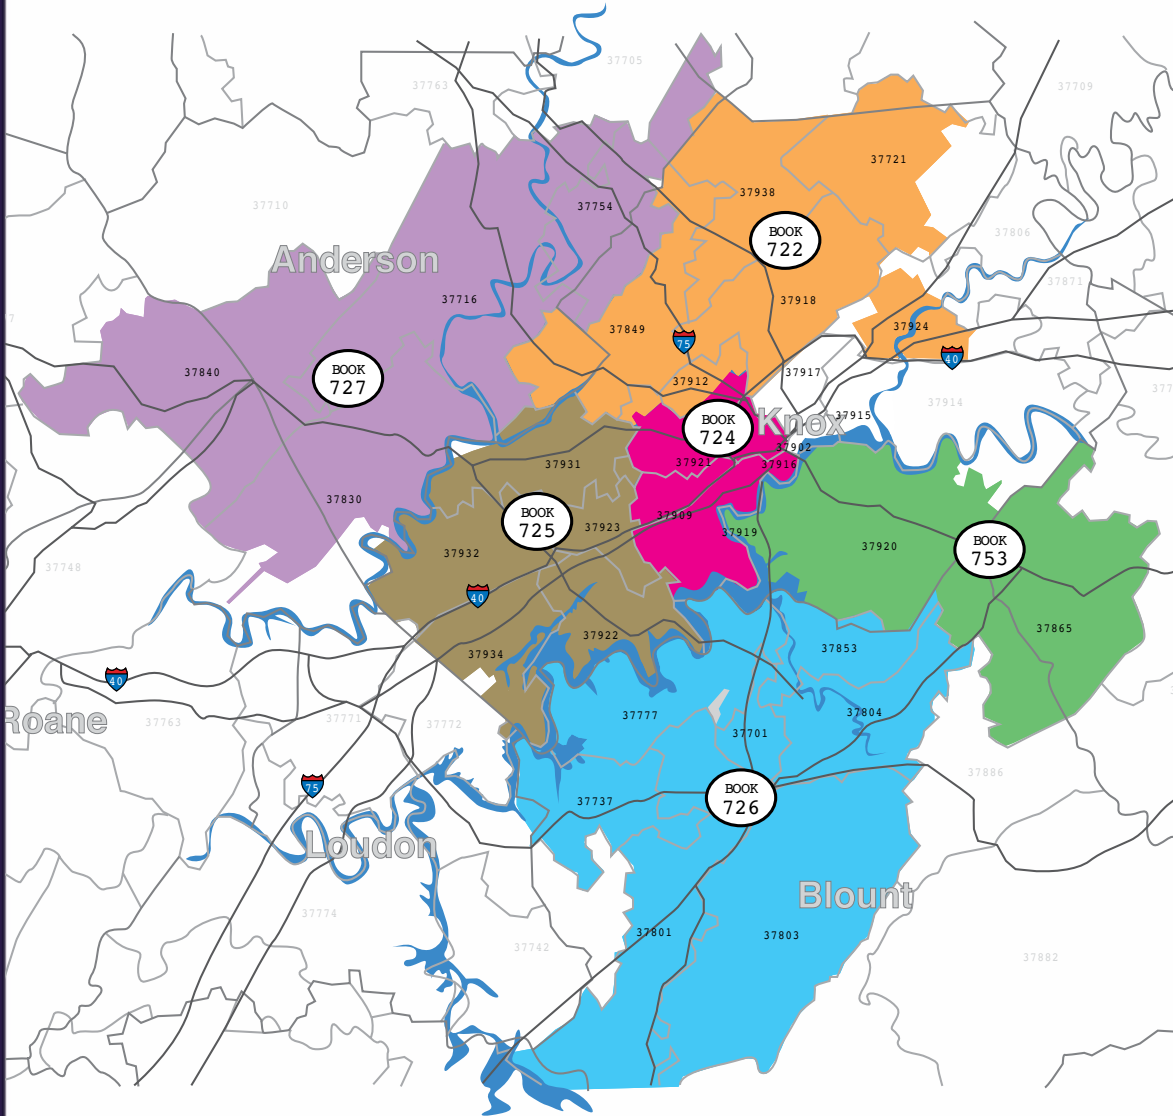

## On-Page Zone Coverage

### Knoxville, Tennessee

**AREA 722**  
 Fountain City  
 Halls  
 Powell  
 Corryton  
 Holston Hills  
 Clinton Highway  
 47,000 Homes

**AREA 724**  
 Bearden  
 West Hills  
 UT, Downtown  
 Western Avenue  
 Clinton Highway  
 40,700 Homes

**AREA 725**  
 Cedar Bluff  
 Farragut  
 Karns  
 51,000 Homes

**AREA 726**  
 Maryville  
 Alcoa  
 Blount County  
 45,000 Homes

**AREA 727**  
 Oak Ridge  
 Clinton  
 Anderson County  
 29,300 Homes

**AREA 753**  
 South Knoxville  
 Seymour  
 23,000 Homes

Total Circulation  
**236,000**  
 Circulation may fluctuate +/- 5%