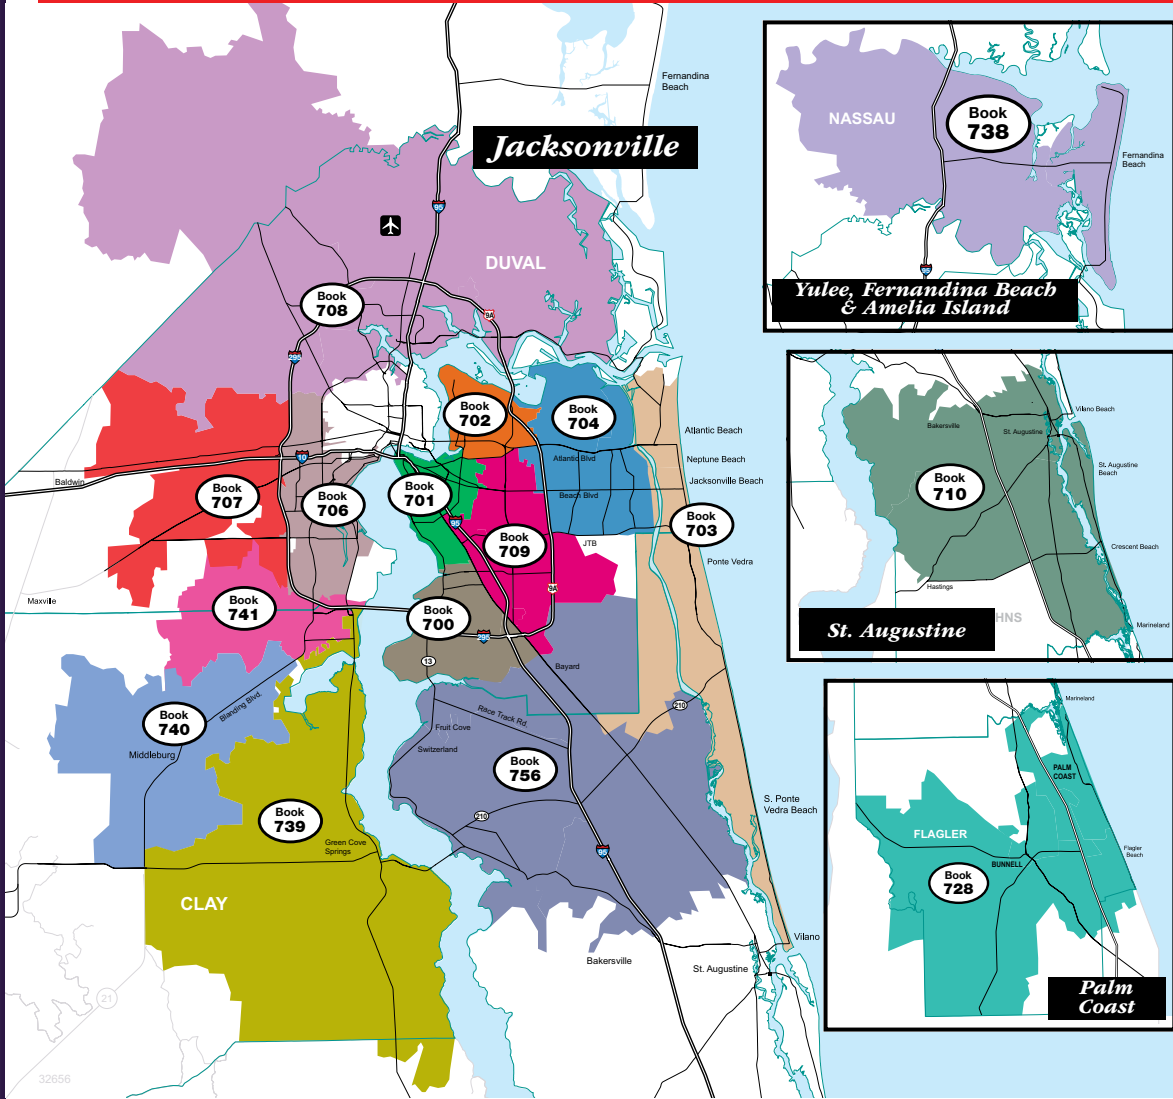

MINT MAGAZINE

Area Coverage

Jacksonville, St. Augustine, Palm Coast, Fernandina and Yulee

GUARANTEED CIRCULATION: 515,000+ HOMES

IN HOME DATES

1-3-12	5-1-12	9-4-12
2-1-12	6-1-12	10-2-12
3-1-12	7-1-12	11-1-12
4-3-12	8-1-12	12-4-12

MINT Magazine is direct mailed free to customers twelve times per year. Each issue lasts four to six weeks. The map is based on zip codes and delivery routes and may change slightly from post office updates.

- MANDARIN
Book 700
34,000+ Homes

- SAN MARCO/LAKEWOOD
Book 701
27,000+ Homes

- ARLINGTON
Book 702
26,500+ Homes

- BEACHES
Book 703
35,500+ Homes

- INTRACOASTAL WEST
Book 704
46,000+ Homes

- RIVERSIDE/ORTEGA
Book 706
42,000+ Homes

- FLEMING ISLAND/
DOCTOR'S LAKE/GCS
Book 739
25,000+ Homes

- MIDDLEBURG/ORANGE PARK S.
Book 740
20,500+ Homes

- OAK LEAF/ARGYLE
ORANGE PARK N.
Book 741
26,500+ Homes

- JULINGTON CREEK/
NOCATEE/WGV
Book 756
28,700+ Homes