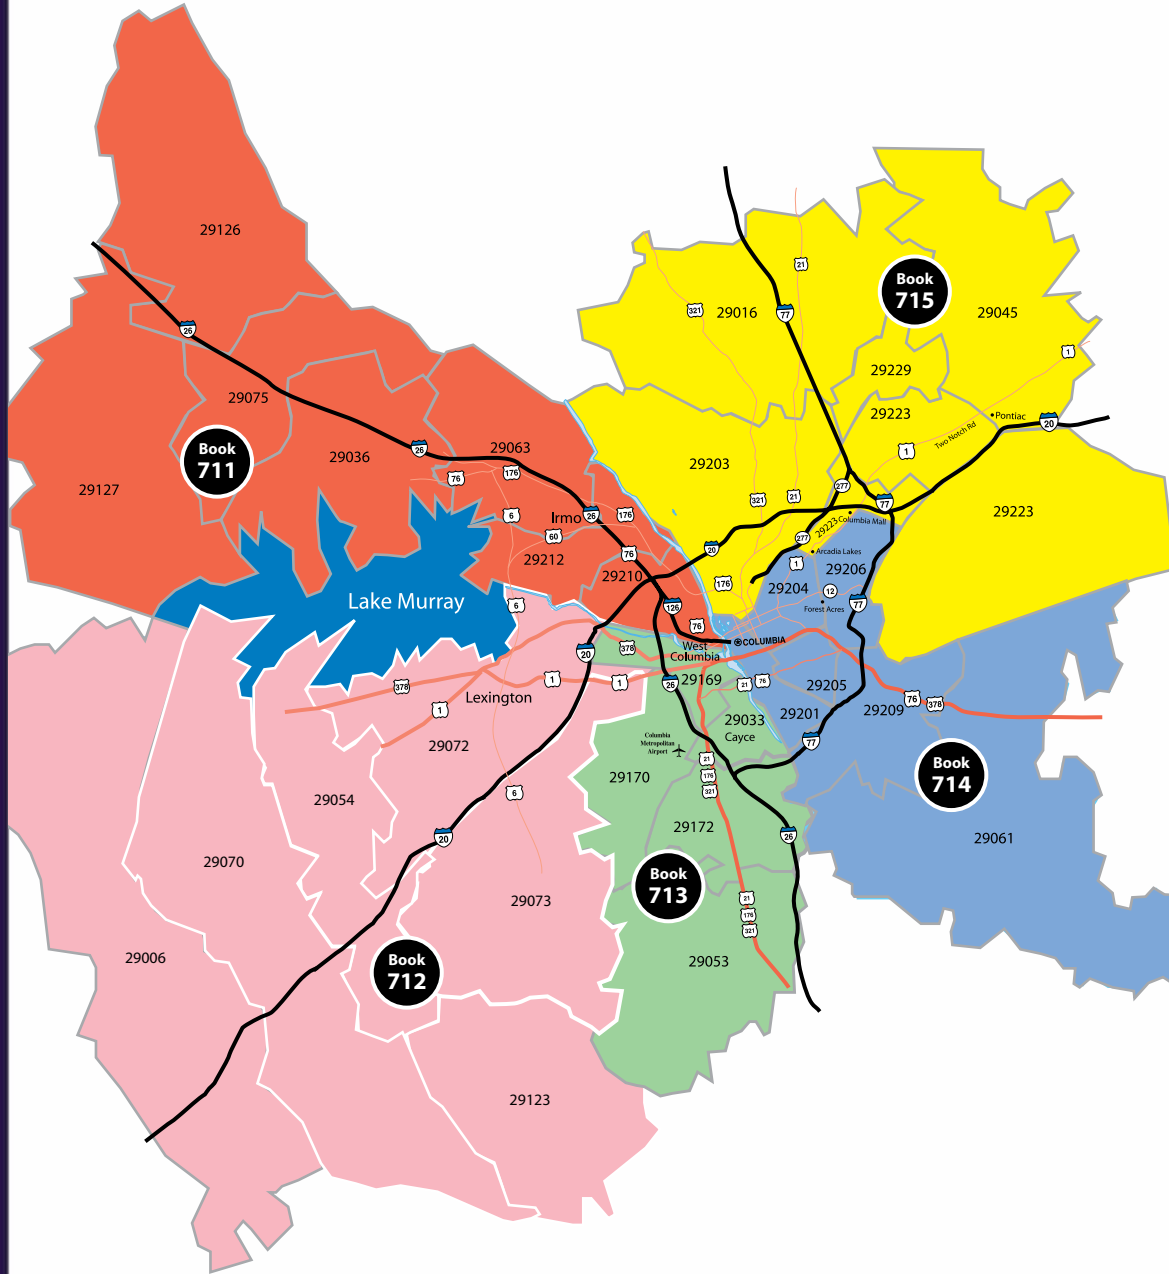

MINT MAGAZINE

Zone Coverage

Columbia, South Carolina

BOOK 711
 CHAPIN, IRMO
 LITTLE MOUNTAIN,
 POMARIA,
 PROSPERITY,
 ST. ANDREWS
 57,480 Homes

BOOK 712
 LEXINGTON,
 BATESBURG,
 GILBERT,
 LEESVILLE, PELION
 53,761 Homes

BOOK 713
 W. COLUMBIA,
 CAYCE
 34,986 Homes

BOOK 714
 DOWNTOWN,
 FOREST ACRES,
 GARNERS FERRY
 58,138 Homes

BOOK 715
 NORTHEAST,
 BLYTHEWOOD,
 ELGIN
 68,868 Homes

**TOTAL CITY
 CIRCULATION
 273,233 HOMES**